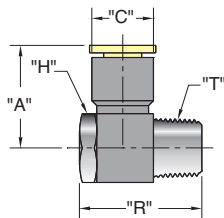

PUSH-QUICK FITTINGS

Female Elbow

(5/pack)

Tube	Thread "T"	Part No.	"A"	"C"	"H" Hex.	"R"
1/8"	#10-32	PQ-FE04N	0.830"	0.410"	7/16"	0.720"
	1/8" NPT	PQ-FE04P	0.950"			
5/32"	#10-32	PQ-FE05N	0.850"	0.410"	7/16"	0.722"
	1/8" NPT	PQ-FE05P	0.990"			
	1/4" NPT	PQ-FE05Q	0.980"			
1/4"	#10-32	PQ-FE08N	0.940"	0.524"	7/16"	0.840"
	1/8" NPT	PQ-FE08P	1.030"			
	1/4" NPT	PQ-FE08Q	1.190"	0.580"	9/16"	0.900"
	1/8" NPT	PQ-FE10P	1.120"			
5/16"	1/4" NPT	PQ-FE10Q	1.220"	0.720"	11/16"	1.100"
3/8"	1/4" NPT	PQ-FE12Q	1.390"			
	3/8" NPT	PQ-FE12W	1.420"		7/8"	

Extended Elbow

(5/pack)

Tube	Thread "T"	Part No.	"A"	"C"	"H" Hex.	"R"	
5/32"	#10-32	PQ-EE05N	0.722"	0.410"	7/16"	1.360"	
	1/8" NPT	PQ-EE05P					1.480"
1/4"	1/8" NPT	PQ-EE08P	0.840"	0.524"	9/16"	1.640"	
	1/4" NPT	PQ-EE08Q					1.820"
	1/2" NPT	PQ-EE08W					1.940"
5/16"	1/8" NPT	PQ-EE10P	0.900"	0.580"	9/16"	1.810"	
	1/4" NPT	PQ-EE10Q					1.900"
	3/8" NPT	PQ-EE10W					2.010"
	1/4" NPT	PQ-EE12Q					2.170"
3/8"	3/8" NPT	PQ-EE12W	1.100"	0.720"	11/16"	2.170"	
	1/2" NPT	PQ-EE12Z					2.560"
1/2"	3/8" NPT	PQ-EE16W	1.160"	0.850"	11/16"	2.470"	
	1/2" NPT	PQ-EE16Z					2.600"

Universal Elbow

(5/pack)

Tube	Thread "T"	Part No.	"A"	"C"	"R"	"H" Hex.	
5/32"	#10-32	PQ-UE05N	0.820"	0.410"	0.790"	5/16"	
	1/8" NPT	PQ-UE05P					1.020"
4 mm*	M5 x 0.8	PQ-UE04M5	0.831"	0.410"	0.790"	8 mm	
	R1/8	PQ-UE04MR					0.921"
6 mm*	M5 x 0.8	PQ-UE06M5	0.976"	0.953"	0.790"	12 mm	
	R1/8	PQ-UE06MR					0.970"
	R1/4	PQ-UE06M2					1.140"
1/4"	#10-32	PQ-UE08N	0.940"	0.524"	0.790"	1/2"	
	1/8" NPT	PQ-UE08P					1.020"
	1/4" NPT	PQ-UE08Q					1.150"
5/16"	1/8" NPT	PQ-UE10P	1.120"	0.580"	1.020"	9/16"	
	1/4" NPT	PQ-UE10Q					1.150"
	3/8" NPT	PQ-UE10W					1.430"
8 mm*	R1/8	PQ-UE08MR	1.120"	0.580"	1.000"	14 mm	
	R1/4	PQ-UE08M2					1.140"
	R3/8	PQ-UE08M3					1.410"
3/8"	1/4" NPT	PQ-UE12Q	1.320"	0.720"	1.180"	11/16"	
	3/8" NPT	PQ-UE12W					1.430"