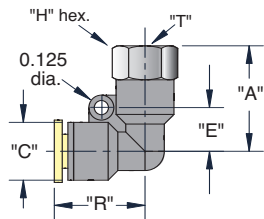

PUSH-QUICK FITTINGS

Female Elbow

(5/pack)

Tube	Thread "T"	Part No.	"A"	"C"	"H" Hex.	"R"
1/8"	#10-32	PQ-FE04N	0.830"	0.410"	7/16"	0.720"
	1/8" NPT	PQ-FE04P	0.950"			
5/32"	#10-32	PQ-FE05N	0.850"	0.410"	7/16"	0.722"
	1/8" NPT	PQ-FE05P	0.990"			
	1/4" NPT	PQ-FE05Q	0.980"			
1/4"	#10-32	PQ-FE08N	0.940"	0.524"	7/16"	0.840"
	1/8" NPT	PQ-FE08P	1.030"			
	1/4" NPT	PQ-FE08Q	1.190"	0.580"	9/16"	0.900"
	1/8" NPT	PQ-FE10P	1.120"			
5/16"	1/4" NPT	PQ-FE10Q	1.220"	0.720"	11/16"	1.100"
3/8"	1/4" NPT	PQ-FE12Q	1.390"			
	3/8" NPT	PQ-FE12W	1.420"		7/8"	

Extended Elbow

(5/pack)

Tube	Thread "T"	Part No.	"A"	"C"	"H" Hex.	"R"	
5/32"	#10-32	PQ-EE05N	0.722"	0.410"	7/16"	1.360"	
	1/8" NPT	PQ-EE05P					1.480"
1/4"	1/8" NPT	PQ-EE08P	0.840"	0.524"	9/16"	1.640"	
	1/4" NPT	PQ-EE08Q					1.820"
	1/2" NPT	PQ-EE08W					1.940"
5/16"	1/8" NPT	PQ-EE10P	0.900"	0.580"	9/16"	1.810"	
	1/4" NPT	PQ-EE10Q					1.900"
	3/8" NPT	PQ-EE10W					2.010"
	1/4" NPT	PQ-EE12Q					2.170"
3/8"	3/8" NPT	PQ-EE12W	1.100"	0.720"	11/16"	2.170"	
	1/2" NPT	PQ-EE12Z					2.560"
1/2"	3/8" NPT	PQ-EE16W	1.160"	0.850"	11/16"	2.470"	
	1/2" NPT	PQ-EE16Z					2.600"

Universal Elbow

(5/pack)

Tube	Thread "T"	Part No.	"A"	"C"	"R"	"H" Hex.	
5/32"	#10-32	PQ-UE05N	0.820"	0.410"	0.790"	5/16"	
	1/8" NPT	PQ-UE05P					1.020"
4 mm*	M5 x 0.8	PQ-UE04M5	0.831"	0.410"	0.790"	8 mm	
	R1/8	PQ-UE04MR					0.921"
6 mm*	M5 x 0.8	PQ-UE06M5	0.976"	0.953"	0.790"	12 mm	
	R1/8	PQ-UE06MR					0.970"
	R1/4	PQ-UE06M2					1.140"
1/4"	#10-32	PQ-UE08N	0.940"	0.524"	0.790"	1/2"	
	1/8" NPT	PQ-UE08P					1.020"
	1/4" NPT	PQ-UE08Q					1.150"
5/16"	1/8" NPT	PQ-UE10P	1.120"	0.580"	1.020"	9/16"	
	1/4" NPT	PQ-UE10Q					1.150"
	3/8" NPT	PQ-UE10W					1.430"
8 mm*	R1/8	PQ-UE08MR	1.120"	0.580"	1.000"	14 mm	
	R1/4	PQ-UE08M2					1.140"
	R3/8	PQ-UE08M3					1.410"
3/8"	1/4" NPT	PQ-UE12Q	1.320"	0.720"	1.180"	11/16"	
	3/8" NPT	PQ-UE12W					1.430"