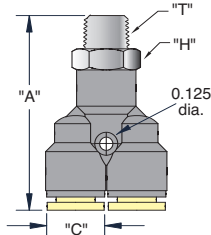

Extended Elbow

(5/pack)

Tube	Thread "T"	Part No.	"A"	"C"	"H" Hex.	"R"	
5/32"	#10-32	PQ-EE05N	0.722"	0.410"	7/16"	1.360"	
	1/8" NPT	PQ-EE05P					1.480"
1/4"	1/8" NPT	PQ-EE08P	0.840"	0.524"	9/16"	1.640"	
	1/4" NPT	PQ-EE08Q					1.820"
	1/2" NPT	PQ-EE08W					1.940"
5/16"	1/8" NPT	PQ-EE10P	0.900"	0.580"	9/16"	1.810"	
	1/4" NPT	PQ-EE10Q					1.900"
	3/8" NPT	PQ-EE10W					2.010"
	1/4" NPT	PQ-EE12Q					2.170"
3/8"	3/8" NPT	PQ-EE12W	1.100"	0.720"	11/16"	2.170"	
	1/2" NPT	PQ-EE12Z					2.560"
1/2"	3/8" NPT	PQ-EE16W	1.160"	0.850"	11/16"	2.470"	
	1/2" NPT	PQ-EE16Z					2.600"

Universal Elbow

(5/pack)

Tube	Thread "T"	Part No.	"A"	"C"	"R"	"H" Hex.	
5/32"	#10-32	PQ-UE05N	0.820"	0.410"	0.790"	5/16"	
	1/8" NPT	PQ-UE05P					1.020"
4 mm*	M5 x 0.8	PQ-UE04M5	0.831"	0.410"	0.790"	8 mm	
	R1/8	PQ-UE04MR					0.921"
6 mm*	M5 x 0.8	PQ-UE06M5	0.976"	0.953"	0.790"	12 mm	
	R1/8	PQ-UE06MR					0.970"
	R1/4	PQ-UE06M2					1.140"
1/4"	#10-32	PQ-UE08N	0.940"	0.524"	0.790"	1/2"	
	1/8" NPT	PQ-UE08P					1.020"
	1/4" NPT	PQ-UE08Q					1.150"
5/16"	1/8" NPT	PQ-UE10P	1.120"	0.580"	1.020"	9/16"	
	1/4" NPT	PQ-UE10Q					1.150"
	3/8" NPT	PQ-UE10W					1.430"
8 mm*	R1/8	PQ-UE08MR	1.120"	0.580"	1.000"	14 mm	
	R1/4	PQ-UE08M2					1.140"
	R3/8	PQ-UE08M3					1.410"
3/8"	1/4" NPT	PQ-UE12Q	1.320"	0.720"	1.180"	11/16"	
	3/8" NPT	PQ-UE12W					1.430"

Y Connector

(5/pack)

Tube	Thread "T"	Part No.	"A"	"C"	"H" Hex.	
1/8"	#10-32	PQ-YC04N	1.630"	0.410"	7/16"	
	1/8" NPT	PQ-YC04P				1.660"
5/32"	#10-32	PQ-YC05N	1.630"	0.410"	7/16"	
	1/8" NPT	PQ-YC05P				1.660"
1/4"	#10-32	PQ-YC08N	1.690"	0.524"	1/2"	
	1/8" NPT	PQ-YC08P				1.770"
	1/4" NPT	PQ-YC08Q				1.830"
5/16"	1/8" NPT	PQ-YC10P	1.830"	0.580"	9/16"	
	1/4" NPT	PQ-YC10Q				1.900"
3/8"	1/4" NPT	PQ-YC12Q	2.340"	0.720"	11/16"	
	3/8" NPT	PQ-YC12W				2.400"
1/2"	3/8" NPT	PQ-YC16W	2.500"	0.850"	7/8"	
	1/2" NPT	PQ-YC16Z				2.600"