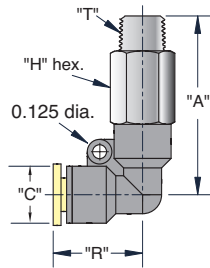

PUSH-QUICK FITTINGS

Female Elbow

(5/pack)

Tube	Thread "T"	Part No.	"A"	"C"	"H" Hex.	"R"
1/8"	#10-32	PQ-FE04N	0.830"	0.410"	7/16"	0.720"
	1/8" NPT	PQ-FE04P	0.950"			
5/32"	#10-32	PQ-FE05N	0.850"	0.410"	7/16"	0.722"
	1/8" NPT	PQ-FE05P	0.990"			
	1/4" NPT	PQ-FE05Q	0.980"			
1/4"	#10-32	PQ-FE08N	0.940"	0.524"	7/16"	0.840"
	1/8" NPT	PQ-FE08P	1.030"			
	1/4" NPT	PQ-FE08Q	1.190"	0.580"	9/16"	0.900"
	1/8" NPT	PQ-FE10P	1.120"			
5/16"	1/4" NPT	PQ-FE10Q	1.220"	0.720"	11/16"	1.100"
3/8"	1/4" NPT	PQ-FE12Q	1.390"			
	3/8" NPT	PQ-FE12W	1.420"		7/8"	

Extended Elbow

(5/pack)

Tube	Thread "T"	Part No.	"A"	"C"	"H" Hex.	"R"	
5/32"	#10-32	PQ-EE05N	0.722"	0.410"	7/16"	1.360"	
	1/8" NPT	PQ-EE05P					1.480"
1/4"	1/8" NPT	PQ-EE08P	0.840"	0.524"	9/16"	1.640"	
	1/4" NPT	PQ-EE08Q					1.820"
	1/2" NPT	PQ-EE08W					1.940"
5/16"	1/8" NPT	PQ-EE10P	0.900"	0.580"	9/16"	1.810"	
	1/4" NPT	PQ-EE10Q					1.900"
	3/8" NPT	PQ-EE10W					2.010"
	1/4" NPT	PQ-EE12Q					2.170"
3/8"	3/8" NPT	PQ-EE12W	1.100"	0.720"	11/16"	2.170"	
	1/2" NPT	PQ-EE12Z					2.560"
1/2"	3/8" NPT	PQ-EE16W	1.160"	0.850"	11/16"	2.470"	
	1/2" NPT	PQ-EE16Z					2.600"

Y Connector

(5/pack)

Tube	Thread "T"	Part No.	"A"	"C"	"H" Hex.	
1/8"	#10-32	PQ-YC04N	1.630"	0.410"	7/16"	
	1/8" NPT	PQ-YC04P				1.660"
5/32"	#10-32	PQ-YC05N	1.630"	0.410"	7/16"	
	1/8" NPT	PQ-YC05P				1.660"
1/4"	#10-32	PQ-YC08N	1.690"	0.524"	1/2"	
	1/8" NPT	PQ-YC08P				1.770"
	1/4" NPT	PQ-YC08Q				1.830"
5/16"	1/8" NPT	PQ-YC10P	1.830"	0.580"	9/16"	
	1/4" NPT	PQ-YC10Q				1.900"
3/8"	1/4" NPT	PQ-YC12Q	2.340"	0.720"	11/16"	
	3/8" NPT	PQ-YC12W				2.400"
1/2"	3/8" NPT	PQ-YC16W	2.500"	0.850"	7/8"	
	1/2" NPT	PQ-YC16Z				2.600"